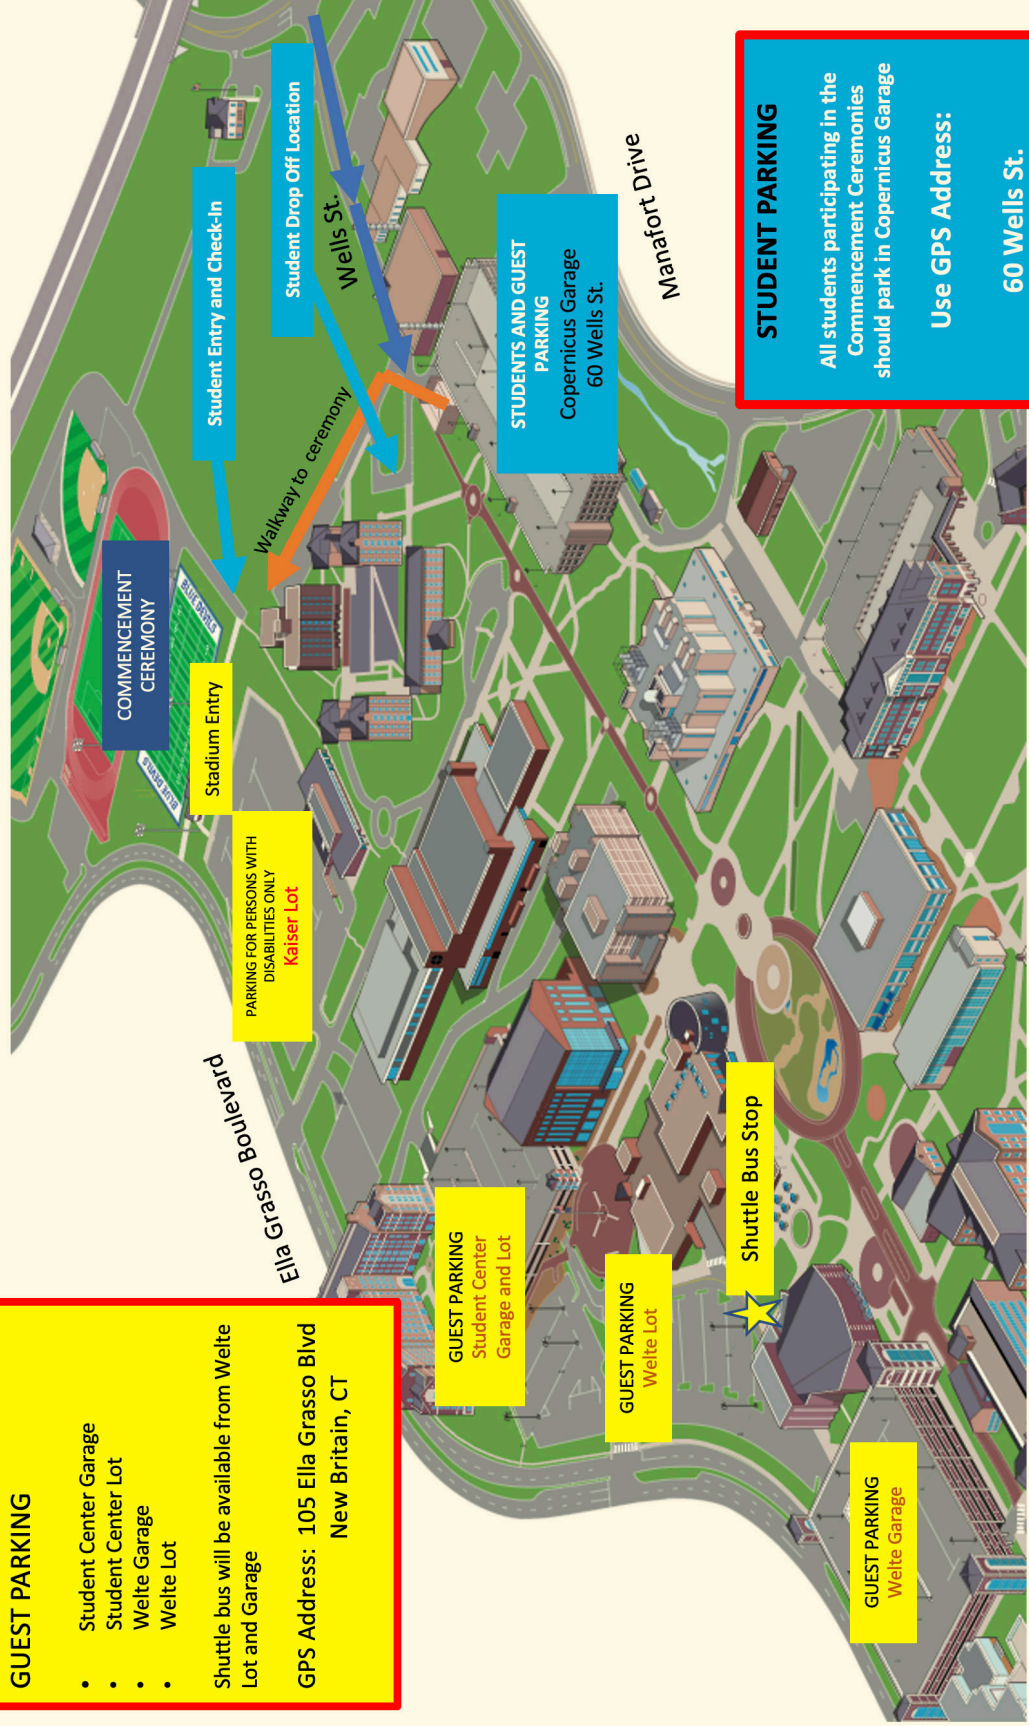

PARKING MAP

- To alleviate traffic on Ella Grasso Boulevard, all graduating students should park in Copernicus Garage (use 60 Wells St., New Britain as a GPS address)
- Students can be dropped off at the Wells Street loop off of East Street
- Guest parking for persons with disabilities is available in Kaiser Lot (see map below)
- Shuttle buses will be available to bring guests to Arute Stadium

GUEST PARKING

- Student Center Garage
- Student Center Lot
- Welte Garage
- Welte Lot

Shuttle bus will be available from Welte Lot and Garage

GPS Address: 105 Ella Grasso Blvd
New Britain, CT

STUDENT PARKING

All students participating in the Commencement Ceremonies should park in Copernicus Garage

Use GPS Address:
60 Wells St.
New Britain, CT