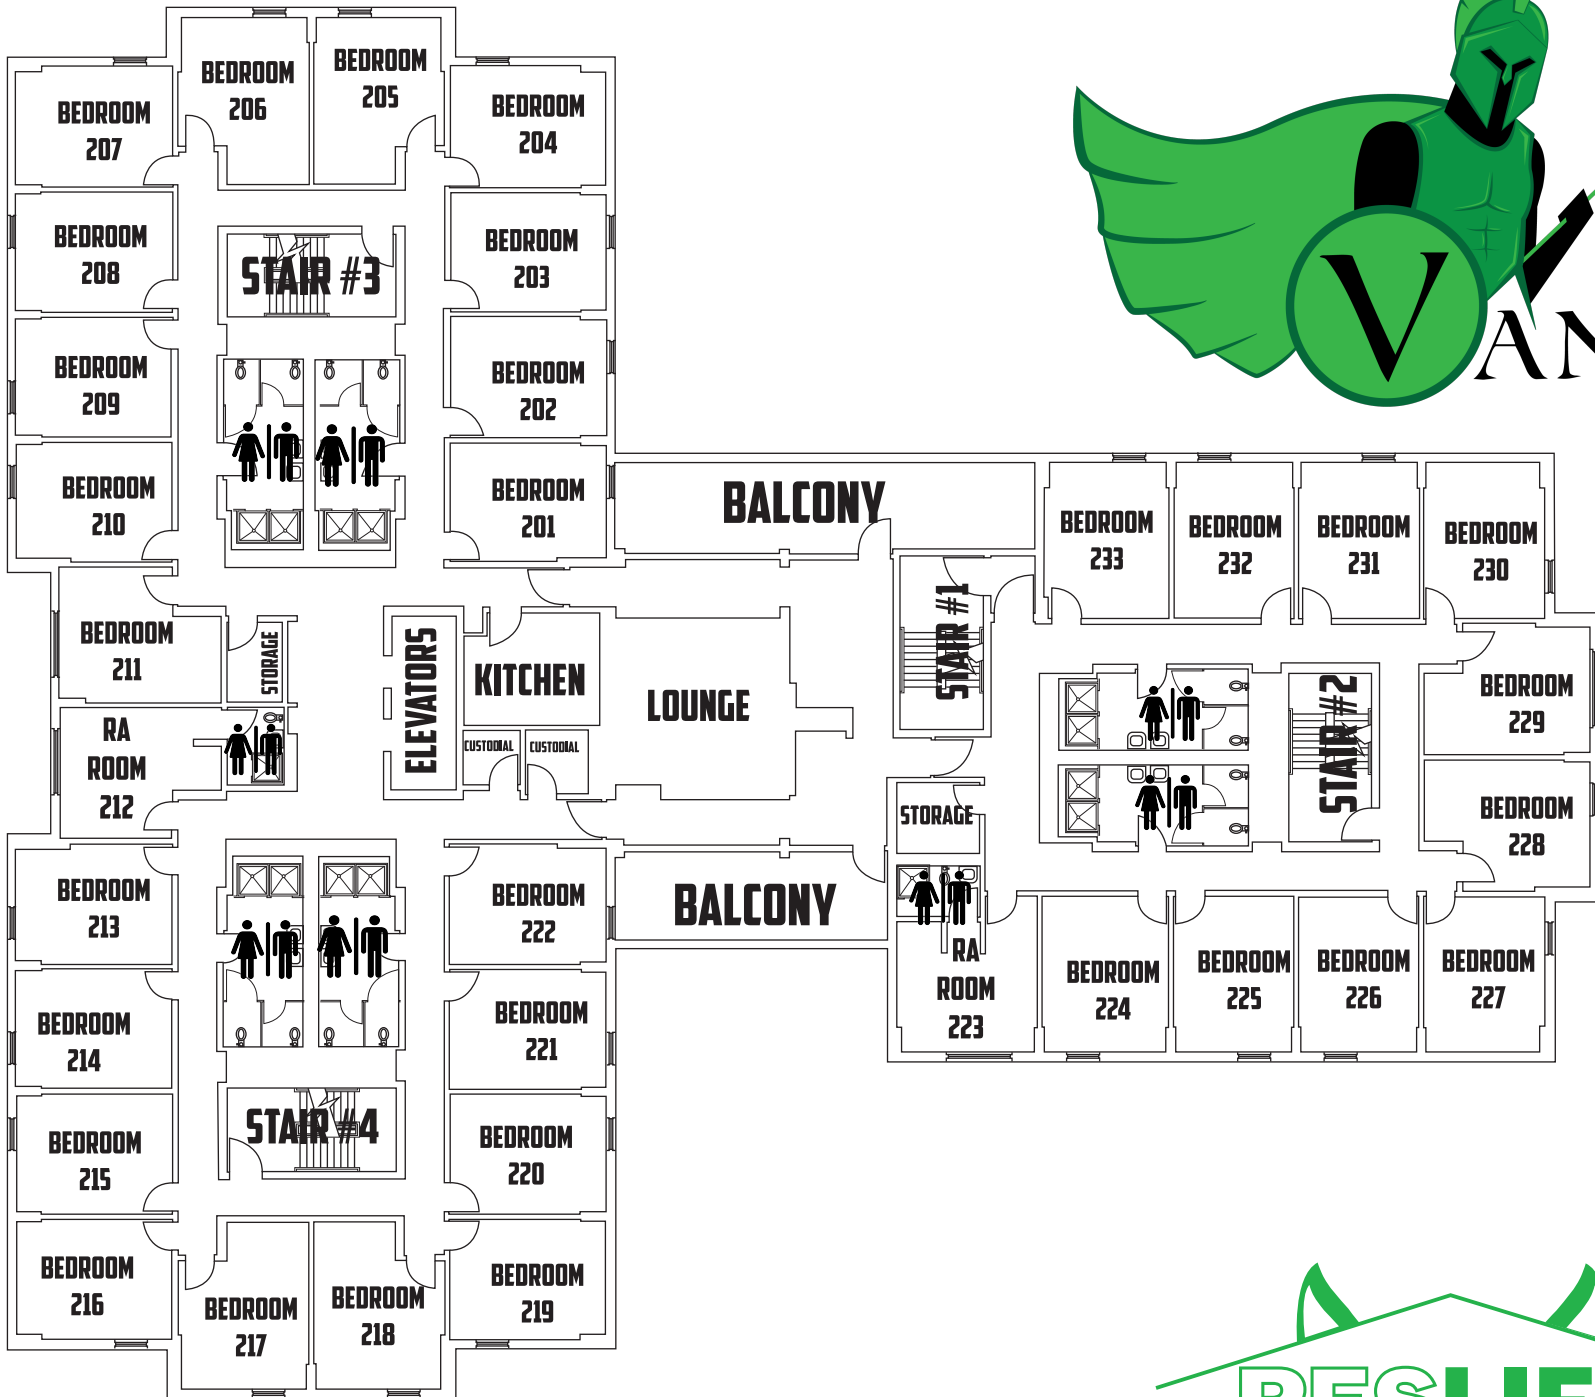

VANCE

VANCE HALL

RESLIFE

CENTRAL CONNECTICUT STATE UNIVERSITY

VANCE HALL

# VANCE HALL

VANCE

VANCE HALL

RESLIFE

CENTRAL CONNECTICUT STATE UNIVERSITY

VANCE HALL

VANCE

VANCE HALL

VANCE HALL

VANCE HALL

VANCE HALL